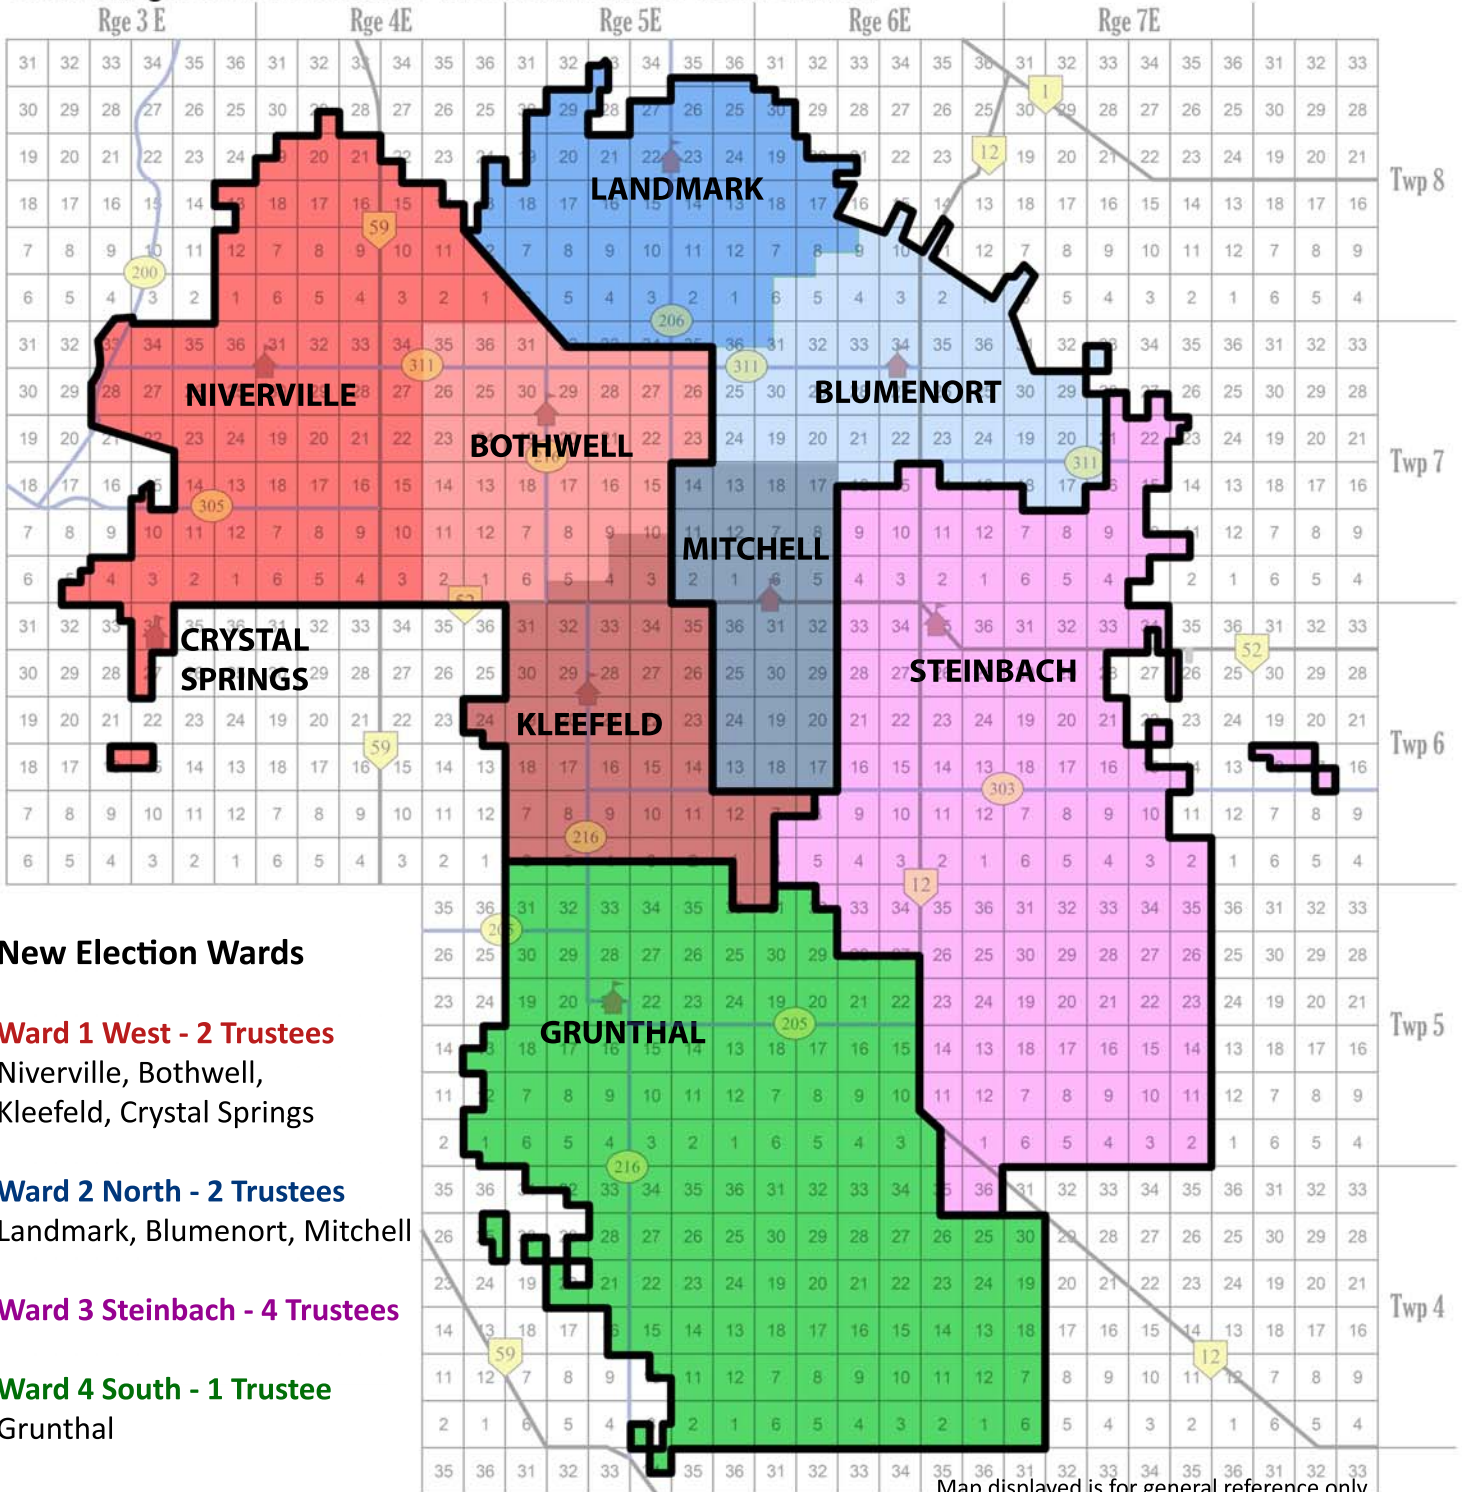

HANOVER
SCHOOL DIVISION

Changing With Our Communities

Hanover School Division is required to regularly review the population of existing election wards. Due to population growth and movement within the existing boundaries, adjustments to the current wards were required in order to comply with The Public Schools Act. Hanover School Division has now received approval from the Minister of Education to realign the election ward boundaries.

The newly aligned boundaries seen below are now consistent with existing school catchment boundaries, meaning that in all cases parents will be voting for trustees representing schools where their children attend. These changes will be in effect for the Fall 2014 school board election.

New Election Wards

Ward 1 West - 2 Trustees

Niverville, Bothwell,
Kleefeld, Crystal Springs

Ward 2 North - 2 Trustees

Landmark, Blumenort, Mitchell

Ward 3 Steinbach - 4 Trustees

Ward 4 South - 1 Trustee

Grunthal